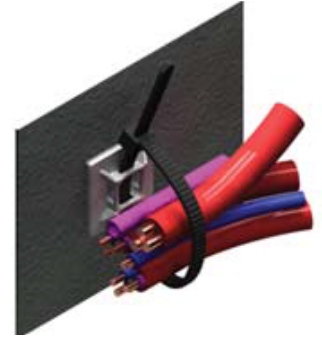

PLASTİK YAPIŞKAN KROŞE

CABLE TIE SELF ADHESIVE MOUNTING BASES

A	B	Ürün N. Part N.		
3,5	19,0 x 19,0	CAT056		
4,4	20,0 x 20,0	CAT094		
4,7	21,0 x 21,0	CAT095		
5,0	25,0 x 25,0	CAT206		
5,0	28,0 x 28,0	CAT096		
6,5	25,0 x 25,0	CAT156		
7,5	25,4 x 25,4	CAT089		