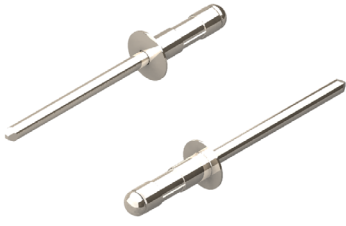

MULTIGRIP PERÇİN SS/SS BOMBE KAFA

MULTIGRIP RIVET SS/SS DOME HEAD

Paslanmaz Çelik
Parlatılmış

Stainless Steel
Polished

Paslanmaz Çelik
Parlatılmış

Stainless Steel
Polished

Ø d3	 [mm]		l [+1/-1] [mm]	 mm	ÜRÜN NO PART NO		
* 3,2 [+0.08/-0.15]	Ø 3,3	$\begin{matrix} \updownarrow [N] : 1.780 \\ \rightleftarrows [N] : 1.570 \end{matrix}$	8,0	1,5 - 4,0	01.023311.32080		
4,0 [+0.08/-0.15]	Ø 4,1	$\begin{matrix} \updownarrow [N] : 3.350 \\ \rightleftarrows [N] : 4.200 \end{matrix}$	10,0	1,5 - 5,0	01.023311.40100		
			12,0	3,5 - 7,0	01.023311.40120		
			15,0	6,0 - 9,5	01.023311.40150		
4,8 [+0,08/-0,15]	Ø 4,9	$\begin{matrix} \updownarrow [N] : 4.300 \\ \rightleftarrows [N] : 5.000 \end{matrix}$	10,0	1,5 - 5,0	01.023311.48100		
			12,0	3,0 - 7,0	01.023311.48120		
			15,0	6,0 - 10,0	01.023311.48150		
			17,5	9,0 - 12,5	01.023311.48175		