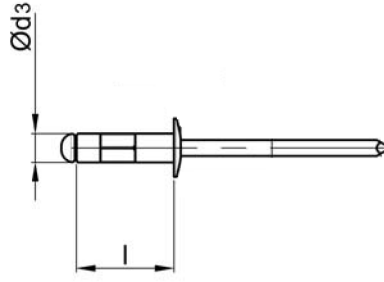

MULTIGRIP PERÇİN SS/SS BOMBE KAFA

MULTIGRIP RIVET SS/SS DOME HEAD

Paslanmaz Çelik
Parlatılmış

Stainless Steel
Polished

Paslanmaz Çelik
Parlatılmış

Stainless Steel
Polished

Ø d3	 [mm]		l [+1/-1] [mm]	 mm	ÜRÜN NO PART NO		
* 3,2 [+0.08/-0.15]	Ø 3,3	$\begin{matrix} \updownarrow [N] : 1.780 \\ \rightleftarrows [N] : 1.570 \end{matrix}$	8,0	1,5 - 4,0	01.023311.32080		
4,0 [+0.08/-0.15]	Ø 4,1	$\begin{matrix} \updownarrow [N] : 3.350 \\ \rightleftarrows [N] : 4.200 \end{matrix}$	10,0	1,5 - 5,0	01.023311.40100		
			12,0	3,5 - 7,0	01.023311.40120		
			15,0	6,0 - 9,5	01.023311.40150		
4,8 [+0,08/-0,15]	Ø 4,9	$\begin{matrix} \updownarrow [N] : 4.300 \\ \rightleftarrows [N] : 5.000 \end{matrix}$	10,0	1,5 - 5,0	01.023311.48100		
			12,0	3,0 - 7,0	01.023311.48120		
			15,0	6,0 - 10,0	01.023311.48150		
			17,5	9,0 - 12,5	01.023311.48175		