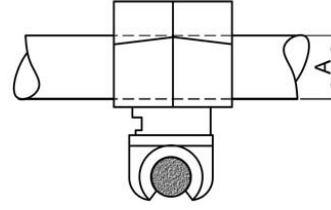

# PLASTİK İKİLİ FIRDÖNDÜ TİP SWIVEL TYPE

## DIŞİ / FEMALE

A	B	Ürün N. Part N.		
4,7	8,5	CSC068		
5,0	8,5	CSC122		
5,5	8,5	CSC123		
6,0	10,0	CSC124		
6,3	9,5	CSC125		
8,0	15,0	CSC126		
9,2 - 10,4	15,0	CSC328		
12,0	15,0	CSC127		
22,0 - 24,0	15,0	CSC331		