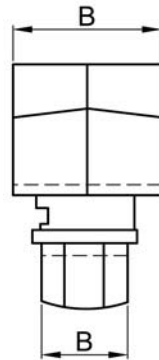

DIŞİ / FEMALE

ERKEK / MALE