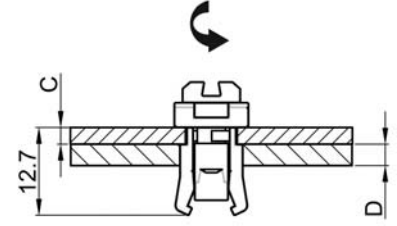

PLASTİK ÇEYREK DÖNÜŞLÜ QUARTER TURN CAPTIVE PANEL LATCH

A	B	C	D	ÜRÜN N. PART N.		
9,0 x 9,0	9,5 x 9,5	1,0 - 1,4	1,0 - 2,8	QTS151		